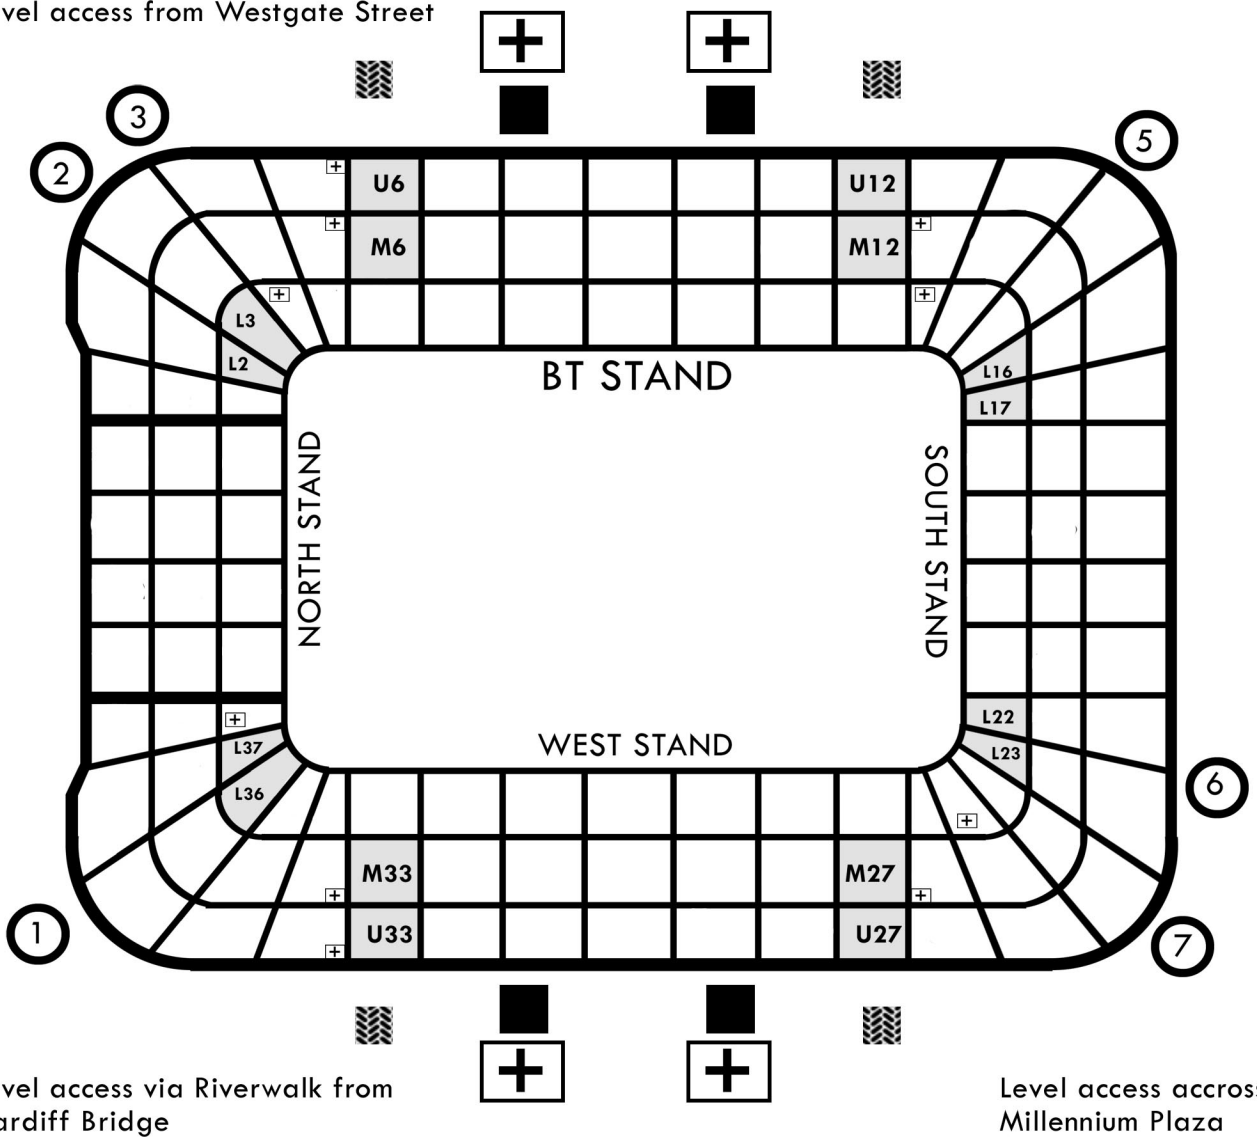

Level access from Westgate Street

Level access via Riverwalk from Cardiff Bridge

Level access across Millennium Plaza

 Seating blocks with Wheelchair rows located at the back

 Lift Access to all levels

 Wheelchair accessible toilets on all levels
(a number of ambulant disabled toilets are located at various points around the arena on each level)

 First Aid stations on all levels located near to the lifts

 Individual First Aid stations located near seating blocks on individual levels